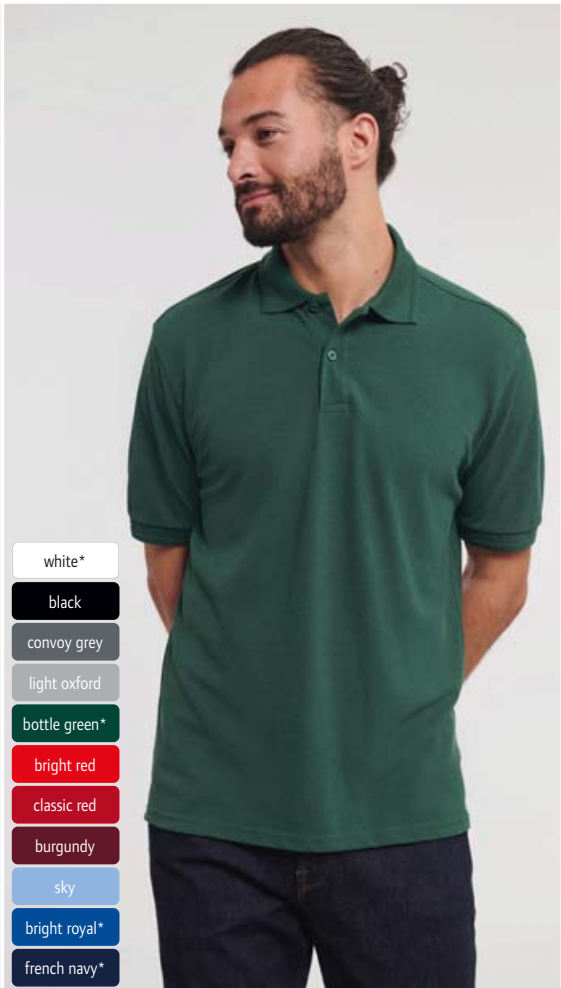

- white*
- black
- convoy grey
- light oxford
- bottle green*
- bright red
- classic red
- burgundy
- sky
- bright royal*
- french navy*

HEAVY

4 10.599M | Russell 599M
Piqué polo

HEAVY