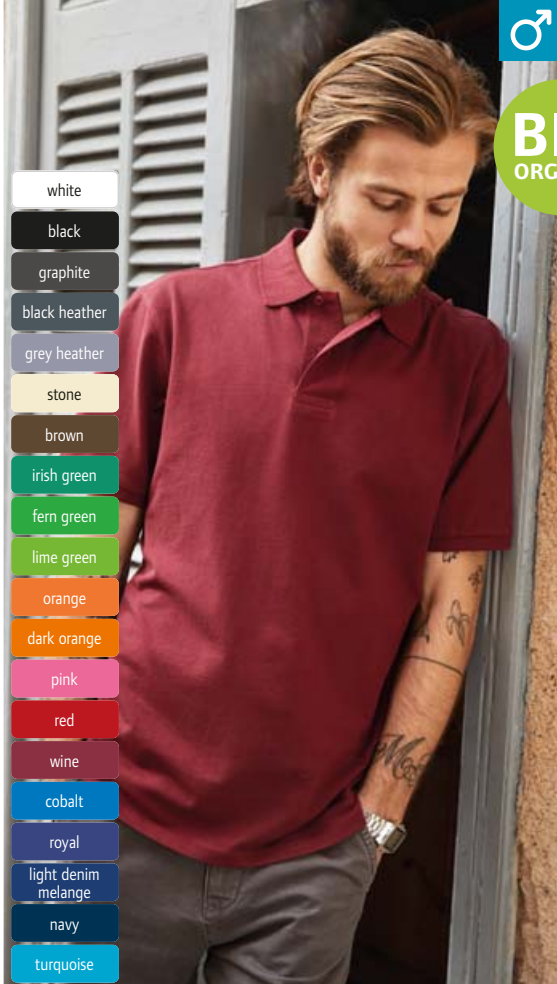

- white
- black
- graphite
- black heather
- grey heather
- stone
- brown
- irish green
- fern green
- lime green
- orange
- dark orange
- pink
- red
- wine
- cobalt
- royal
- light denim melange
- navy
- turquoise