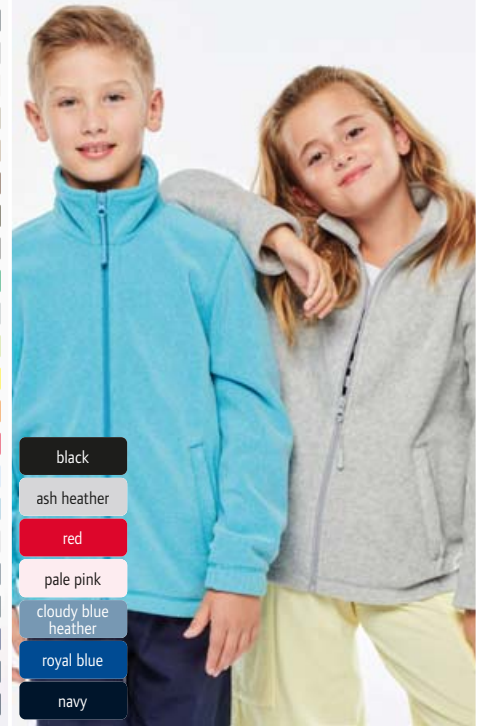

KARIBAN

- black
- ash heather
- red
- pale pink
- cloudy blue heather
- royal blue
- navy

300g/m², 100% protizmolkový polyester mikrofleecce
Stojáček, rovný lem, 2 boční kapsy s ozdobným prošíváním, jemný mikrofleecce, pratelné na 40°, nelze sušit v sušičce
S - M - L - XL - XXL - 3XL - 4XL
👉 10 📦 1

280g/m², 100% protizmolkový polyester mikrofleecce
Vypasovaný střih, límeček s průramky s lemováním, stojáček, 2 boční kapsy se zipem, pratelné na 40°, nelze sušit v sušičce, nelze chemicky čistit
S - M - L - XL - XXL - 3XL - 4XL
👉 20 📦 1

NEW 3 20.K920 | Kariban **K920**
Dětská mikrofleecová bunda **HEAVY**

300g/m², 100% protizmolkový polyester mikrofleecce
Stojáček, plný zip, 2 boční kapsy se zipem, hustá kompaktní vlákna zajišťují minimální tepelné ztráty, jemný mikrofleecce, odolný materiál
6/8 (122/128) - 8/10 (134/140) - 10/12 (146/152) - 12/14 (158/164)
👉 10 📦 1