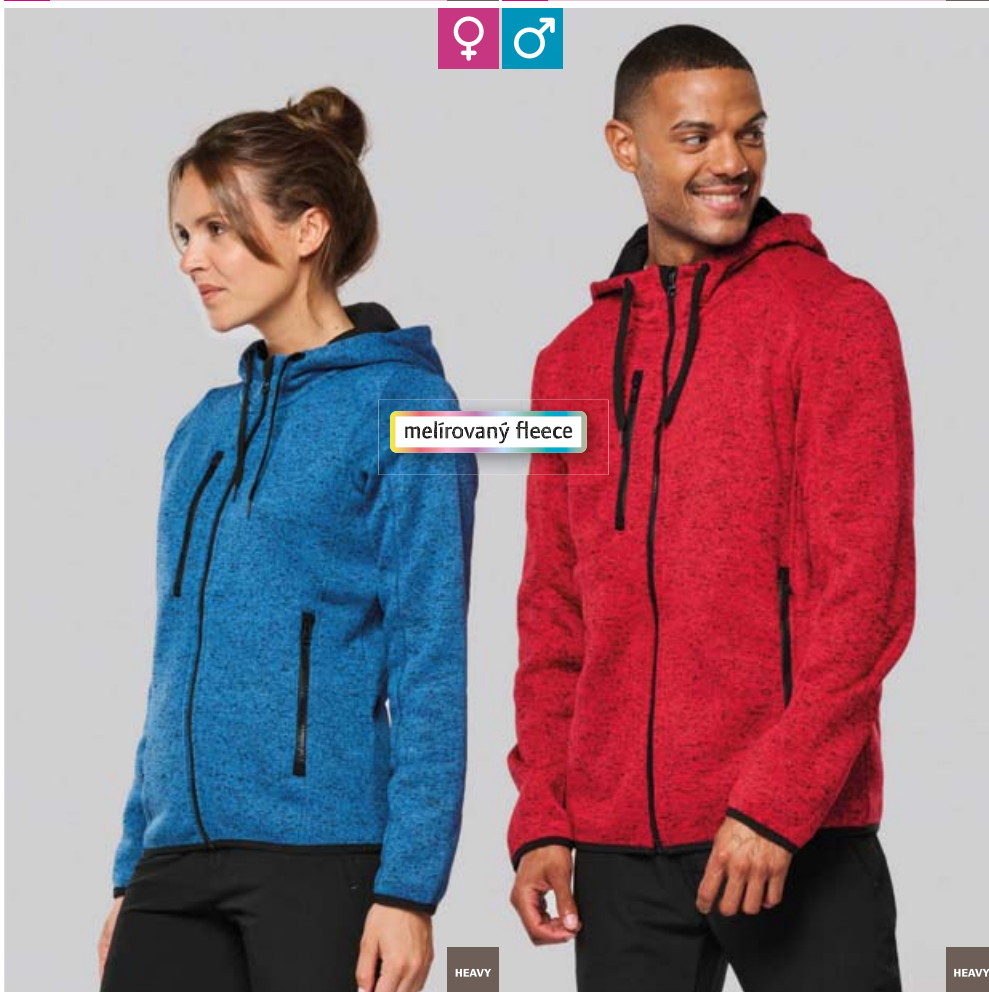

melírovaný fleece

NEW 3 20.P366 | Kariban ProAct PA366
Dámská melanžová pletená fleecová bunda s kapucí

NEW 4 20.P365 | Kariban ProAct PA365
Pánská melanžová pletená fleecová bunda s kapucí