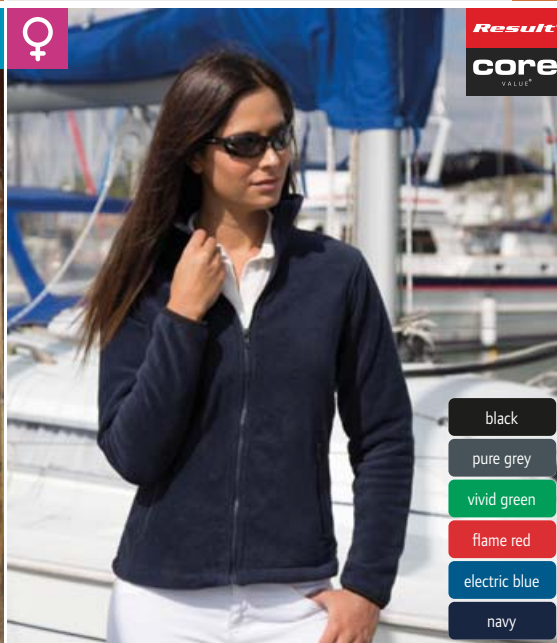

XS – S – M – L – XL – XXL

20 5

- black*
- pure grey
- vivid green
- flame red
- electric blue
- navy*

- black
- pure grey
- vivid green
- flame red
- electric blue
- navy

5 30.220X | Result Core R 220M
Pánská outdoorová fleecová bunda "Norse"