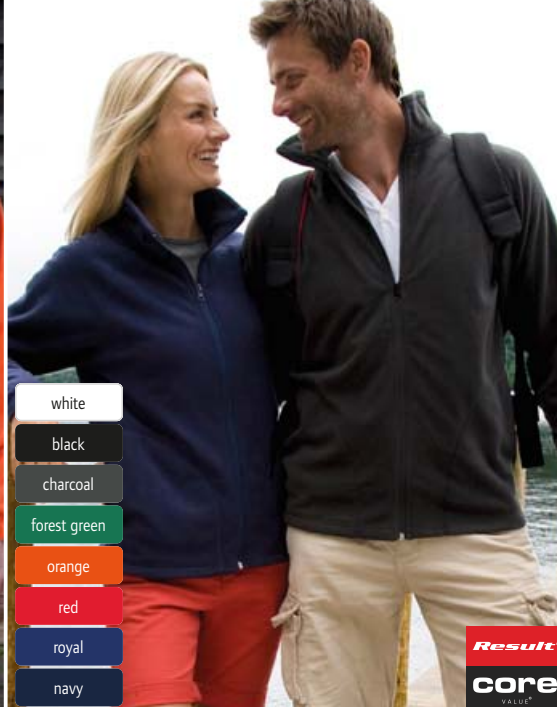

NEUTRAL LABEL

- white
- black*
- oxford grey
- natural
- forest
- orange
- red
- burgundy
- royal blue
- navy*

1 30.036X | Result R 036X
Těžká fleecová bunda

- white
- black
- charcoal
- forest green
- orange
- red
- royal
- navy