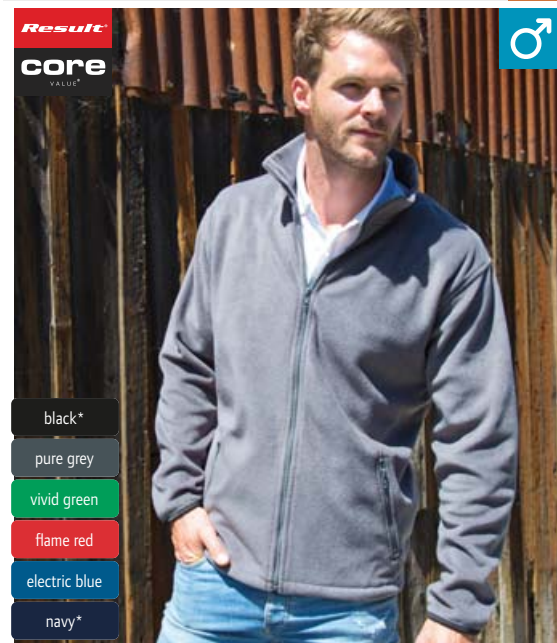

XS – S – M – L – XL – XXL

20 5

- black*
- pure grey
- vivid green
- flame red
- electric blue
- navy*

- black
- pure grey
- vivid green
- flame red
- electric blue
- navy

5 30.220X | Result Core R 220M
Pánská outdoorová fleecová bunda "Norse"